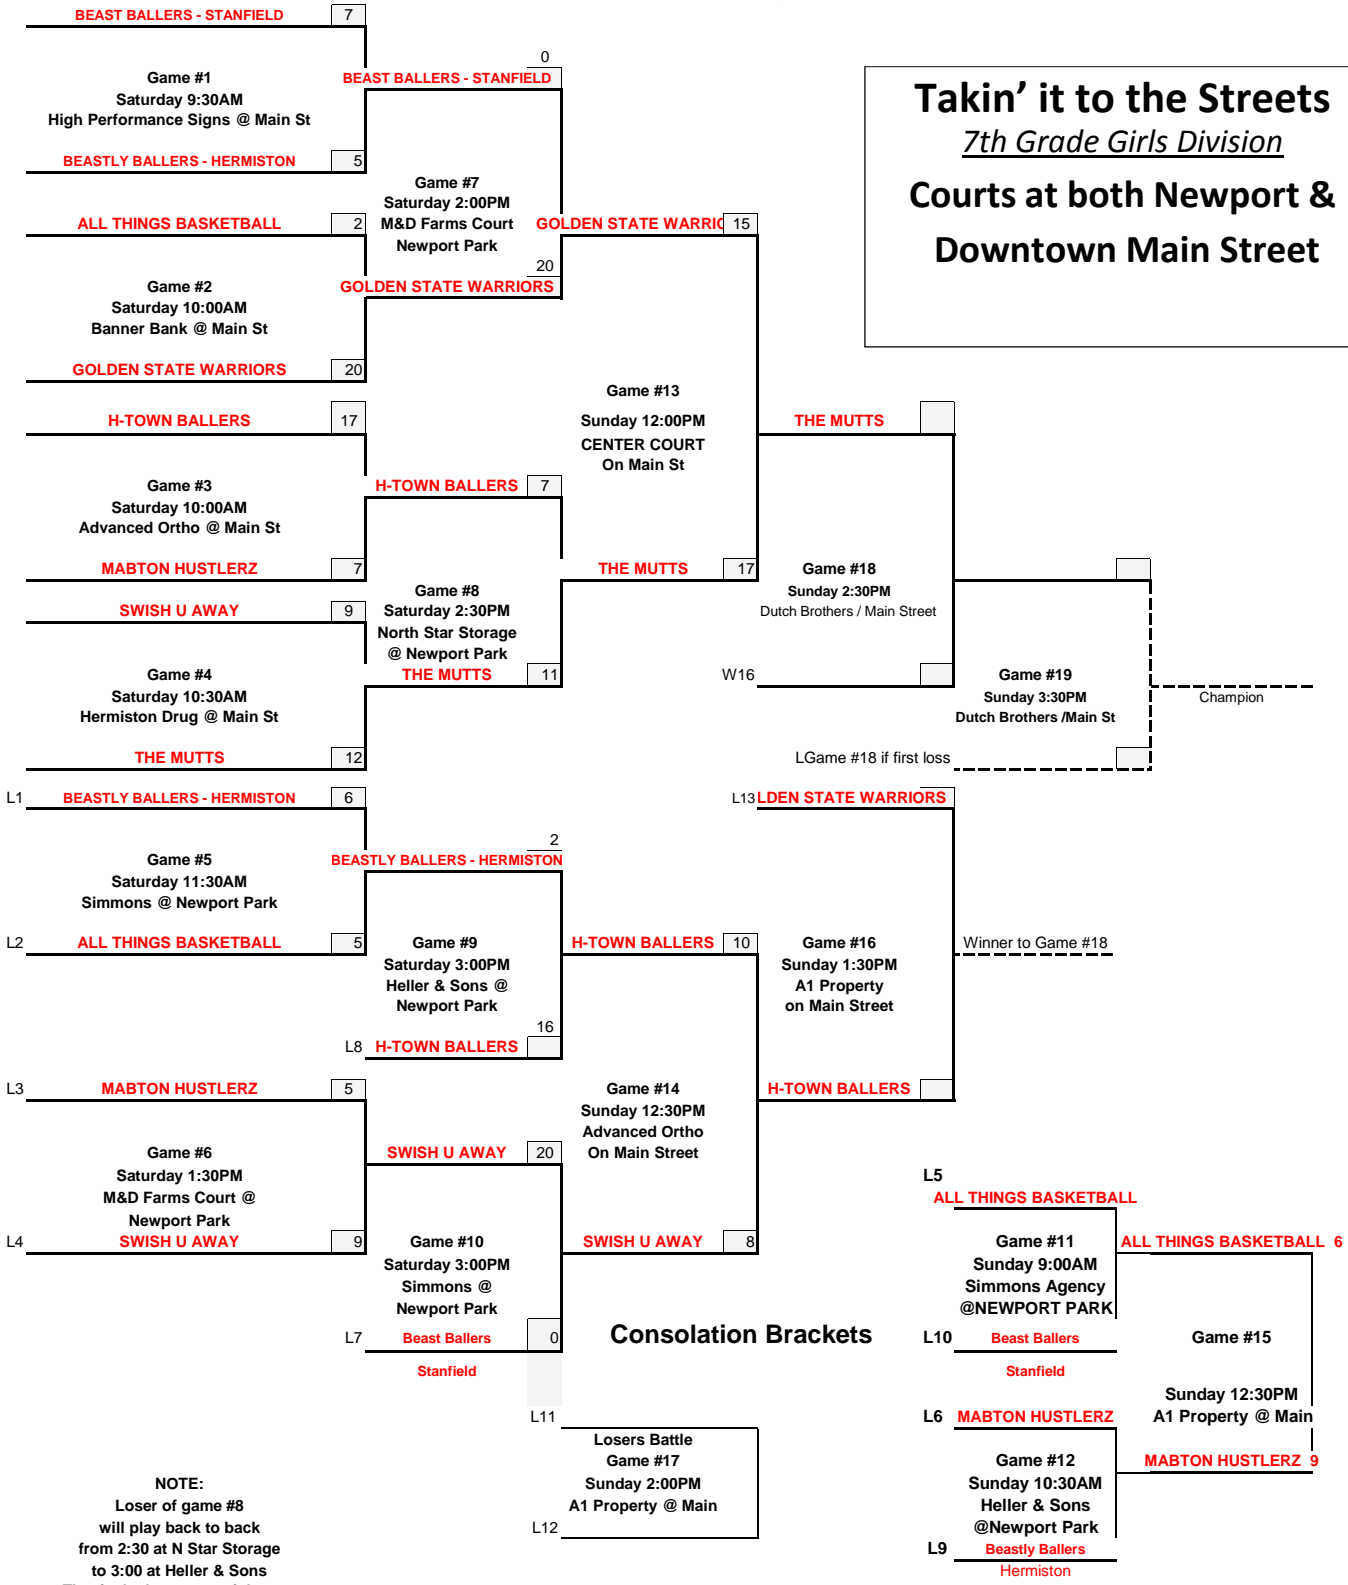

FALSE

Takin' it to the Streets
7th Grade Girls Division
Courts at both Newport & Downtown Main Street

NOTE:
 Loser of game #8
 will play back to back
 from 2:30 at N Star Storage
 to 3:00 at Heller & Sons
 That is the last game of day on
 Heller & Sons - so it can start late
 for a rest time, if needed