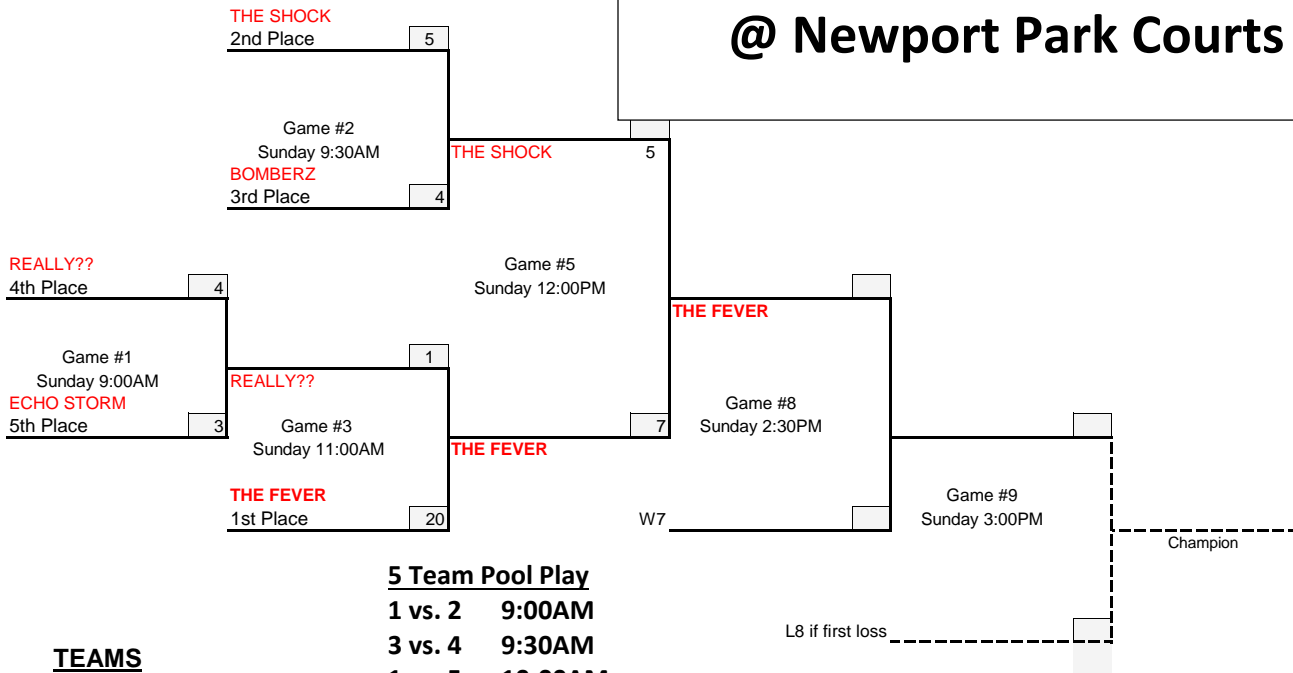

Takin' it to the Streets

5th & 6th Grade Girls Division

Heller and Sons

@ Newport Park Courts

5 Team Pool Play

- 1 vs. 2 9:00AM
- 3 vs. 4 9:30AM
- 1 vs. 5 10:00AM
- 2 vs. 4 10:30AM
- 3 vs. 5 11:00AM
- 1 vs. 4 11:30AM
- 2 vs. 3 1:00PM
- 4 vs. 5 1:30PM
- 1 vs. 3 2:00PM
- 2 vs. 5 2:30PM

- TEAMS**
1. Echo Storm
 2. Really??
 3. Bombsterz
 4. The Fever
 5. The Shock

<u>POOL</u>	W	L
1. Echo Storm	LLLL	
2. Really??	WLLL	
3. Bombsterz	LLWW	
4. The Fever	WWWW	
5. The Shock	WWWL	