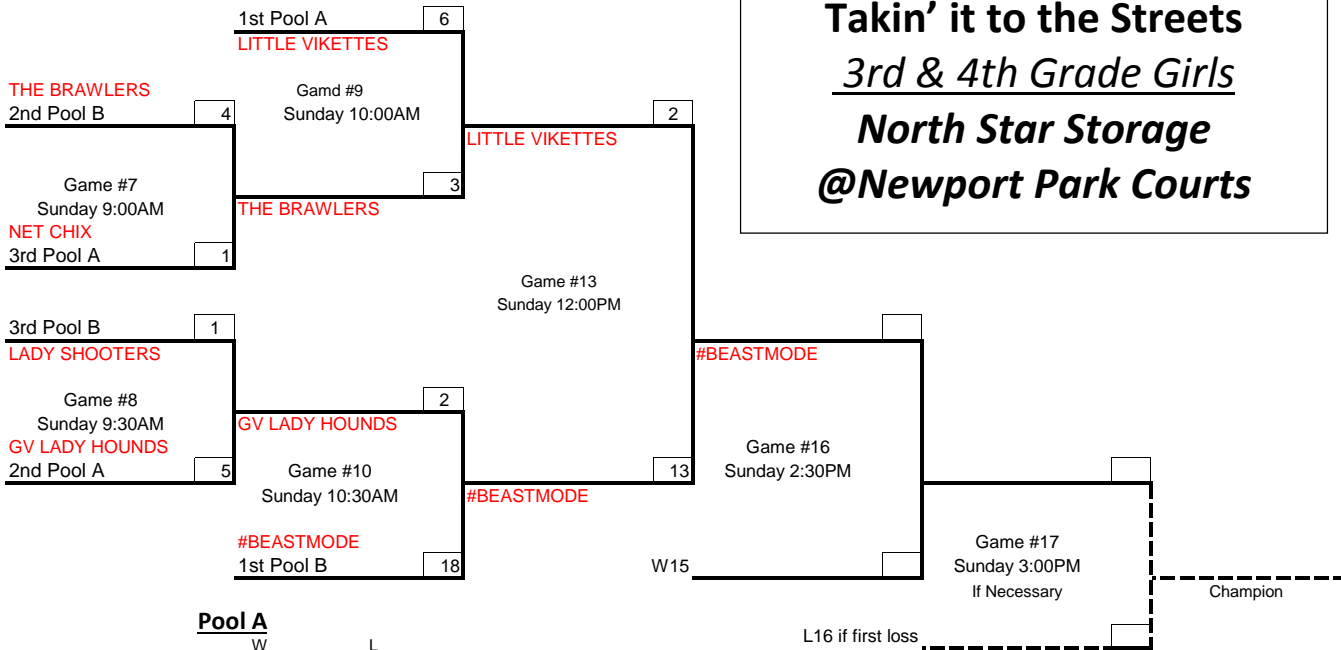

**Takin' it to the Streets**  
3rd & 4th Grade Girls  
**North Star Storage**  
**@Newport Park Courts**

**Pool A**

- |                    |    |    |
|--------------------|----|----|
|                    | W  | L  |
| 1. GV Lady Hounds  | I  | I  |
| 2. Little Vikettes | II |    |
| 3. Net Chix        |    | II |

**Pool B**

- |                  |    |    |
|------------------|----|----|
|                  | W  | L  |
| 1. #Beastmode    | II | I  |
| 2. Lady Shooters |    | II |
| 3. The Brawlers  | I  | I  |

**Pool Play Saturday**

Game #1	9:00AM	A1 vs. A2
Game #2	10:00AM	B1 vs. B2
Game #3	11:00AM	A2 vs. A3
Game #4	1:00PM	B2 vs. B3
Game #5	2:00PM	A1 vs. A3
Game #6	3:00PM	B1 vs. B3