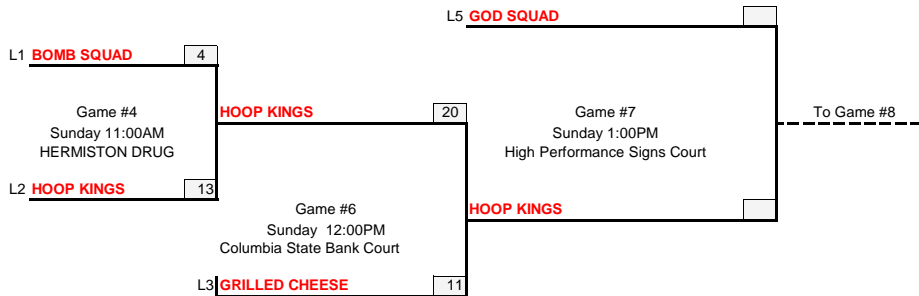

PLEASE NOTE!!!! THE 1 VS 5 GAME ON SATURDAY @ 1:00PM IS PLAYED AT THE COURTS AT NEWPORT PARK ALL OTHER GAMES ARE ON MAIN STREET