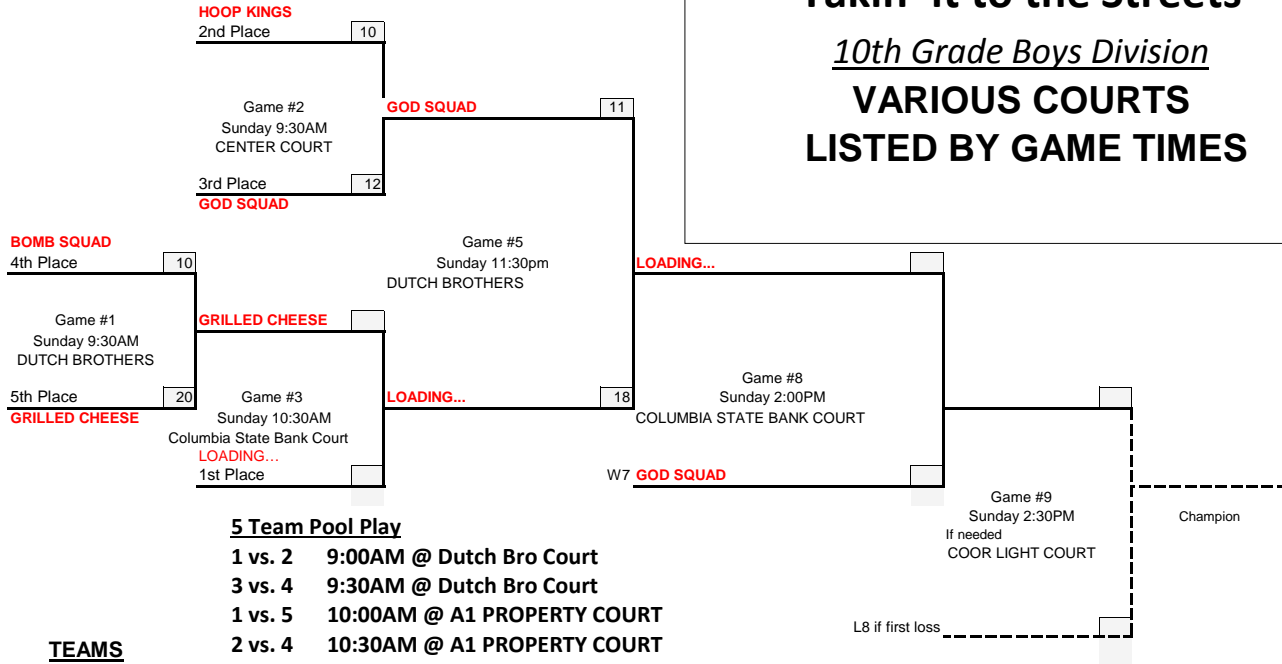

Takin' it to the Streets

10th Grade Boys Division

VARIOUS COURTS LISTED BY GAME TIMES

5 Team Pool Play

- 1 vs. 2 9:00AM @ Dutch Bro Court
- 3 vs. 4 9:30AM @ Dutch Bro Court
- 1 vs. 5 10:00AM @ A1 PROPERTY COURT
- 2 vs. 4 10:30AM @ A1 PROPERTY COURT
- 3 vs. 5 11:30PM @ Col State Bank Court
- 1 vs. 4 1:00PM @ WHEATLAND INS @ NEWPORT
- 2 vs. 3 1:00PM @ Col State Bank Court
- 4 vs. 5 2:30PM @ Col State Bank Court
- 1 vs. 3 3:00PM @ A1 PROPERTY COURT
- 2 vs. 5 4:00PM @ Col State Bank Court

TEAMS

1. Bomb Squad
2. God Squad
3. Grilled Cheese
4. Hoop Kings
5. Loading...

POOL

	W	L
1. Bomb Squad	WLLL	
2. God Squad	LLWW	
3. Grilled Cheese	LLLL	
4. Hoop Kings	WWWL	
5. Loading...	WWWW